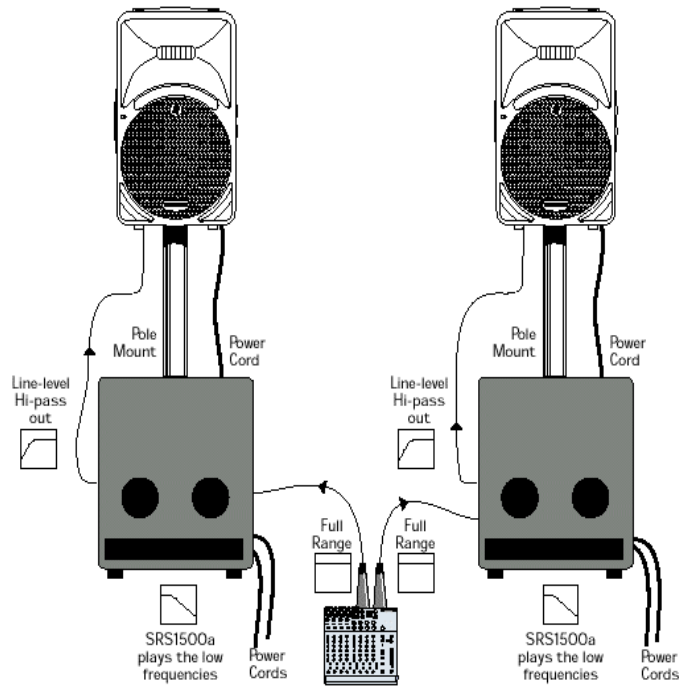

SRM450 MACKIE
Sub-woofer SRS1500a
System
가
SRS1500a Active
Crossover
SRS1500a
Low Frequency 15
Woofer 600W
High-Pass
SRM450
SRM450 SRS1500a
SRM450
Stand
가

SRM450 : POWERED SUBWOOFER