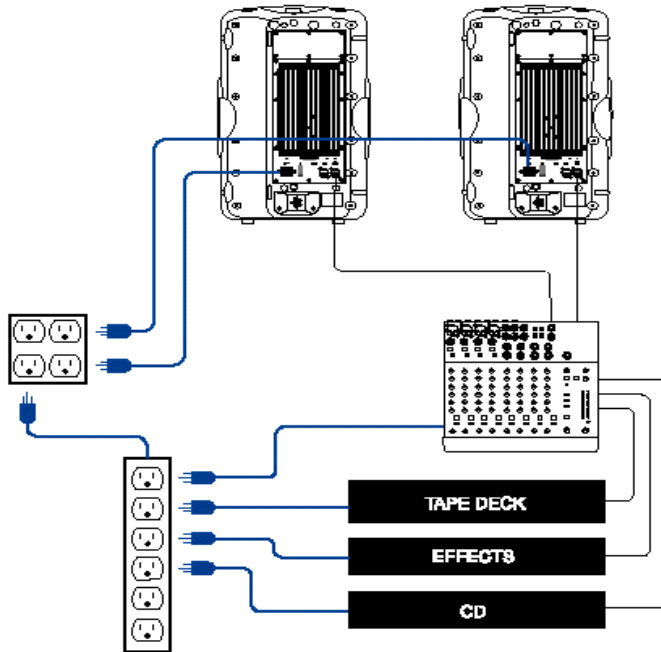

Hot Cold

SRM450 가 Source !

SRM450 가 Source !

SRM450

SRM450 : AC