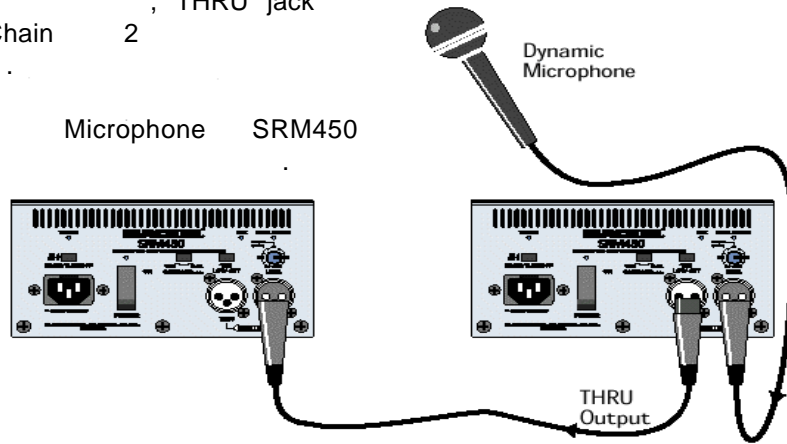

Microphone Daisy-Chain 2 , THRU jack
가 Feedback

SRM450 : THRU JACK , MIXER STEREO