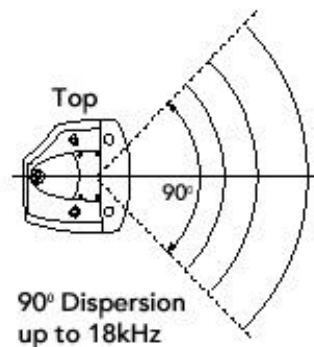

Room Acoustic

SRM450 Active Monitor 가

가 Room
Acoustic Sound System , SRM450